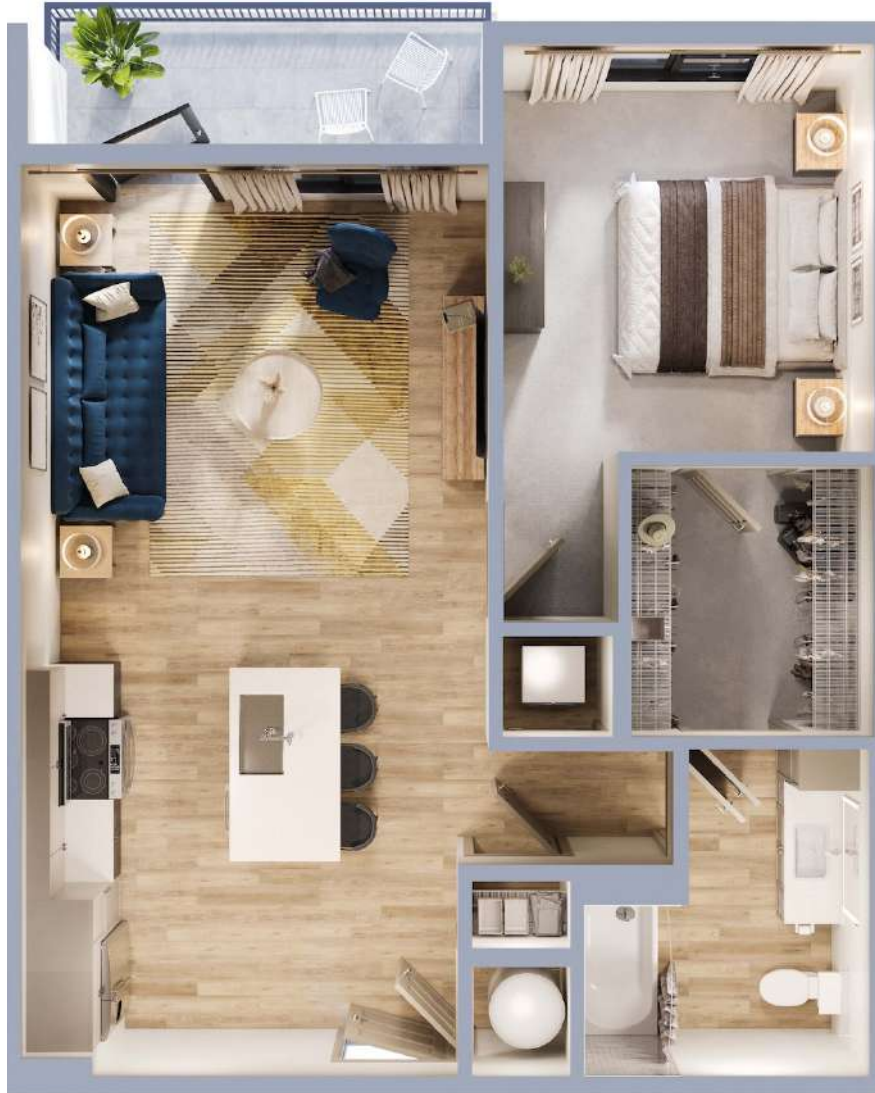

A3

1 BED / 1 BATH

748

SQ. FT.

LEVELS
AT LOSO

3310 S Tryon St. | Charlotte, NC 28217

www.levelsatloso.com

Floor plans are artist's rendering. All dimensions are approximate. Actual product and specifications may vary in dimension or detail. Not all features are available in every apartment. Prices and special offers valid for new residents only. Pricing and availability subject to change at any time. Please see a representative for details.