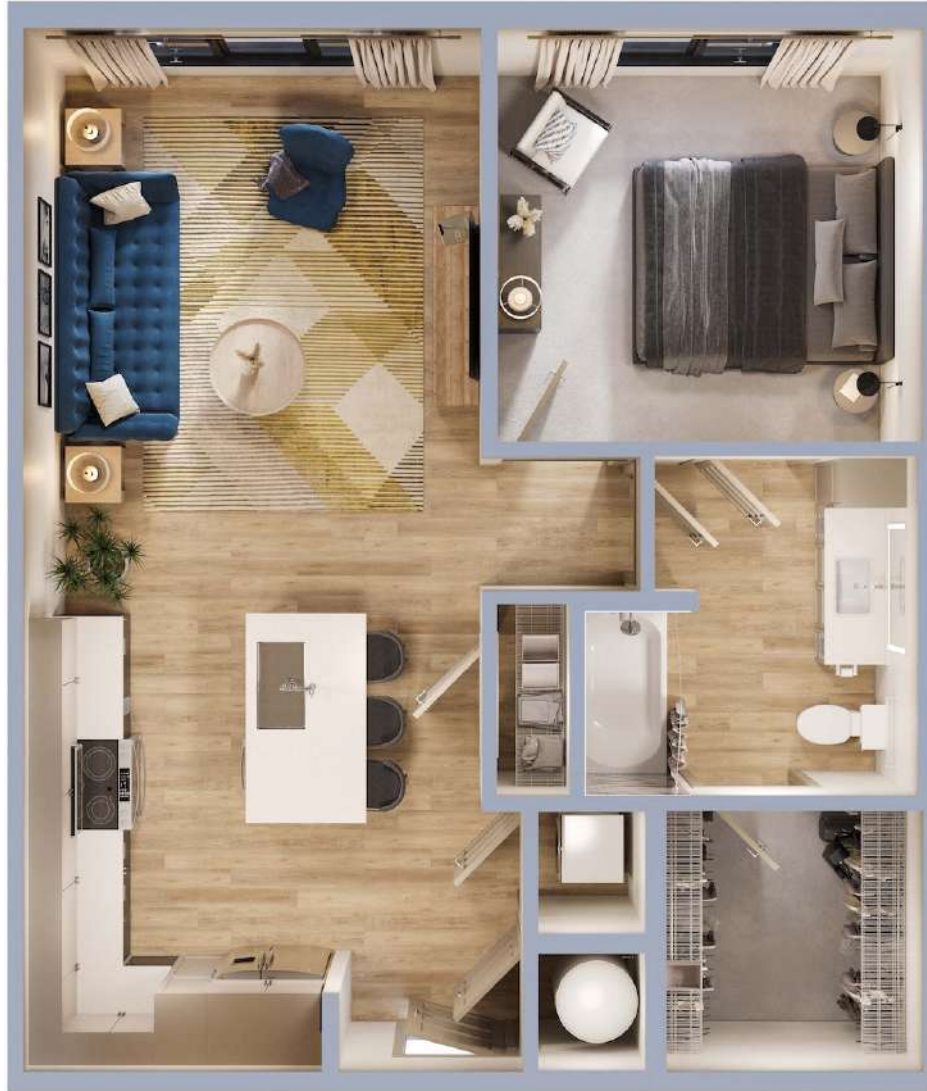

A2

1 BED / 1 BATH

725

SQ. FT.

LEVELS
AT LOSO

3310 S Tryon St. | Charlotte, NC 28217

www.levelsatloso.com

Floor plans are artist's rendering. All dimensions are approximate. Actual product and specifications may vary in dimension or detail. Not all features are available in every apartment. Prices and special offers valid for new residents only. Pricing and availability subject to change at any time. Please see a representative for details.